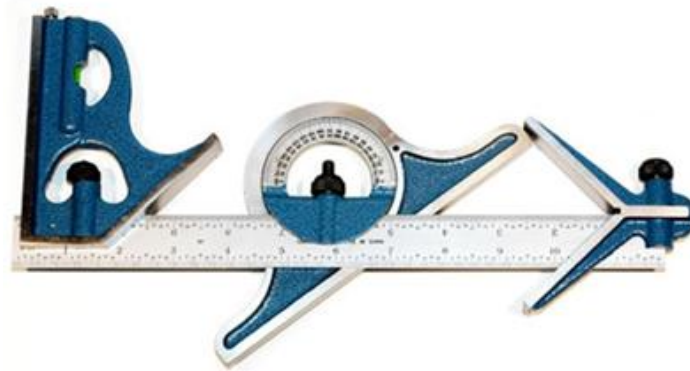

## Combination Square Set

**MODEL NO – SL - 3008 MAKE – LABTEK, ORIGIN – INDIA**

Blade length 300 mm: Hardened steel graduated rule, movable combination square, miter head with spirit level and scribe: Graduated blade